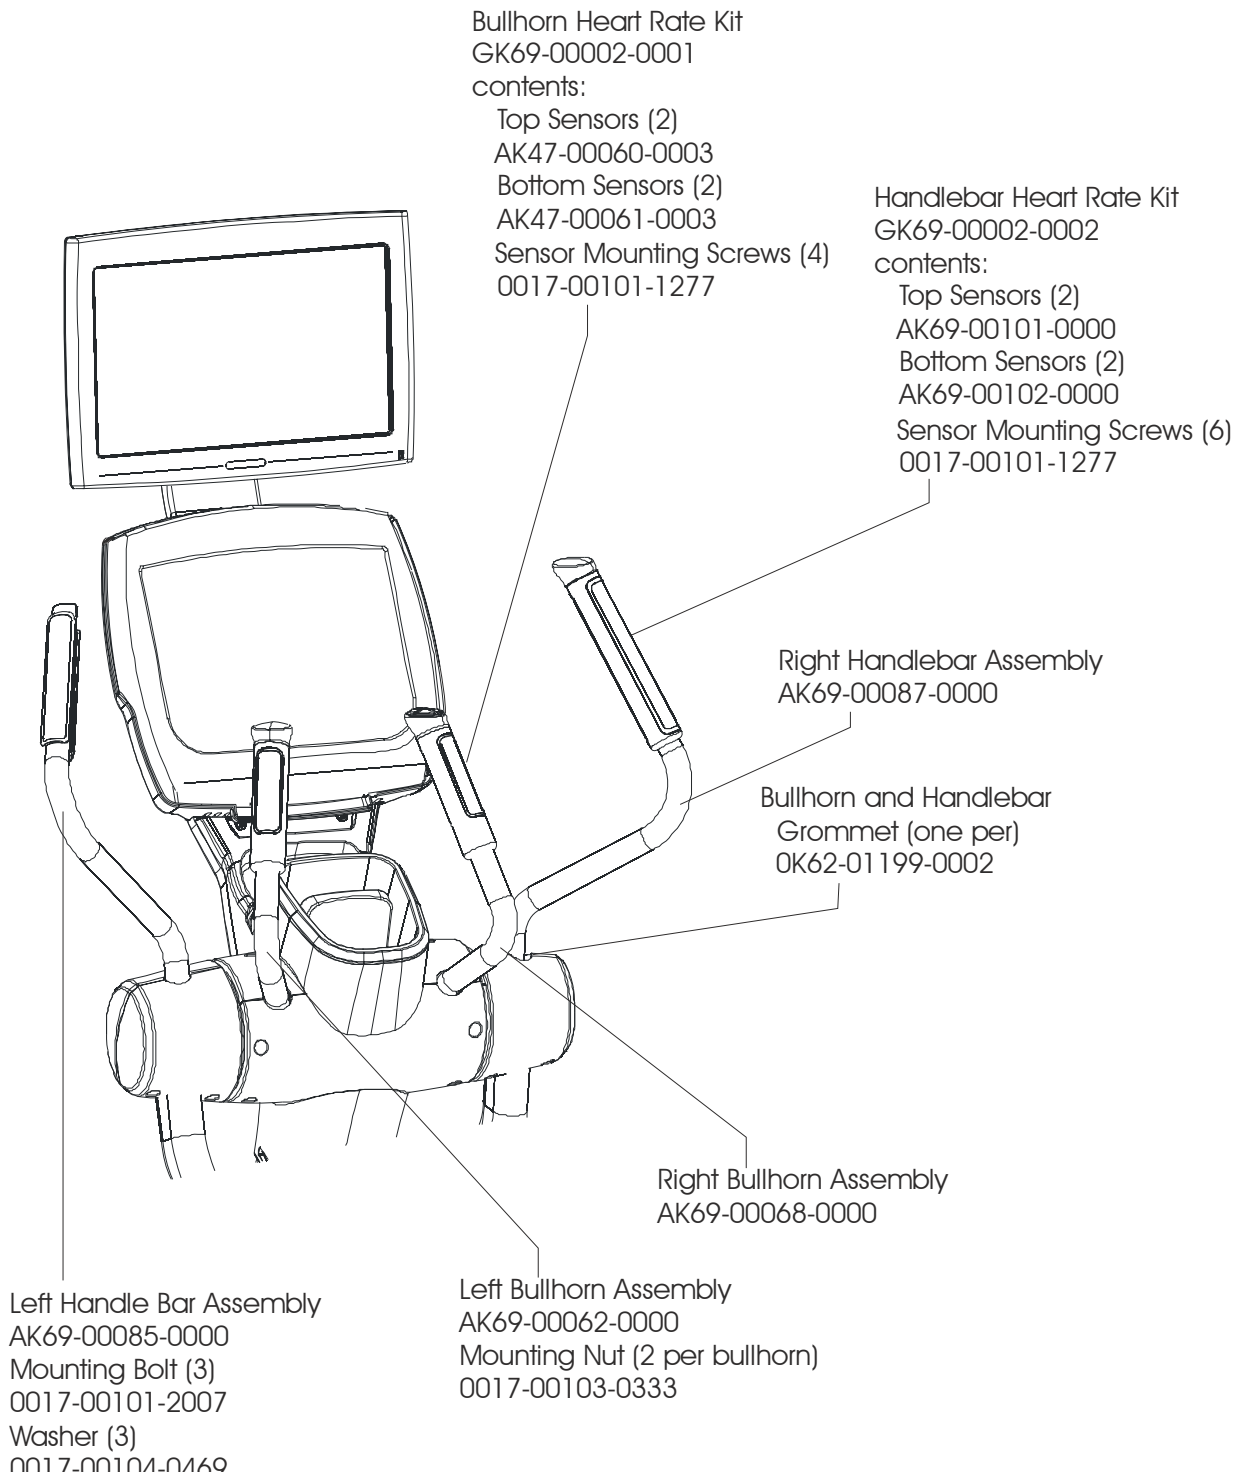

Description	Part No.
OPERATION MANUAL - (ENG)	M051-00K69-A002
(For units equipped with 15" LCD consoles only)+36V POWER SUPPLY  LINE CORD DOM 10A, 125V LINE CORD CONT 10A, 250V LINE CORD U.K. 10A LINE CORD AUSTRALIA LINE CORD CHINA 10A, 250V	0017-00003-1037  0017-00003-0704 0017-00003-0691 0017-00003-0889 0017-00003-0918 0017-00003-1012
TOUCH UP PAINT: SPRAY CAN .5 OZ BOTTLE W/APPLICATOR .33 OZ PEN	0017-00008-0204 0017-00008-0205 0017-00008-0206
BRKT ASSY: POWER/COAX INPUT ASSEMBLY CONSISTS OF: 1) POWER COAX BRACKET 2) F-TYPE PANEL CONNECTOR 3) CAT-5 RECEPTACLE	AK66-00036-0000  0K66-01063-0000 0017-00021-2846 0017-00021-2980
HARDWARE BAG	AK69-00136-0000

Console Mounting Screws (4)  
0017-00101-1972

Upper Back Cover  
OK69-01126-0000

Back Console Cover  
OK69-01122-0000  
Mounting Screws (2)  
0017-00101-1796

Back Cover Assembly  
AK69-00115-0000

Power/Coax Input Bracket Assembly  
(see page 3)  
AK66-00036-0000